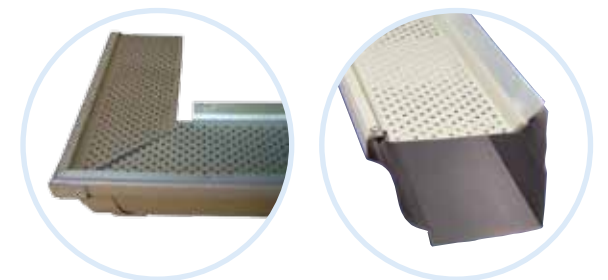

### ● Completely Weather & Pest Resistant

Mounts securely and stays firmly in place to resist high winds, heavy amounts of snow and ice, ladder damage and pest invasion.

## THE MOST EFFECTIVE PATENTED DESIGN

Leaf Relief® by Ply Gem is more effective than other types of gutter protection at keeping natural debris, such as leaves, twigs and pine needles, from blocking your gutters.

## PRODUCT COMPARISON

PRODUCT	Installed price	100% debris* efficiency	Fits all roof slopes and never requires gutter repositioning	Virtually invisible from the ground	Never caves in	Pest resistant (birds/squirrels)
LEAF RELIEF®	\$\$	✓	✓	✓	✓	✓
Gutter Helmet®	\$\$\$\$				✓	✓
Gutter Topper®	\$\$\$\$				✓	✓
Waterloov®	\$\$\$				✓	✓
Waterfall®	\$\$					

## IT'S GUTTER PROTECTION THAT REALLY WORKS.

Leaf Relief® by Ply Gem can drain 29.7" of rainfall an hour—that's more than the highest rainfall ever recorded (Holt, Missouri 1947 at 12") in one hour. Leaf Relief® is not only the most effective gutter protection system on the market, it is also the most invisible. Leaf Relief® lays flat and fits snugly on top of your gutter.