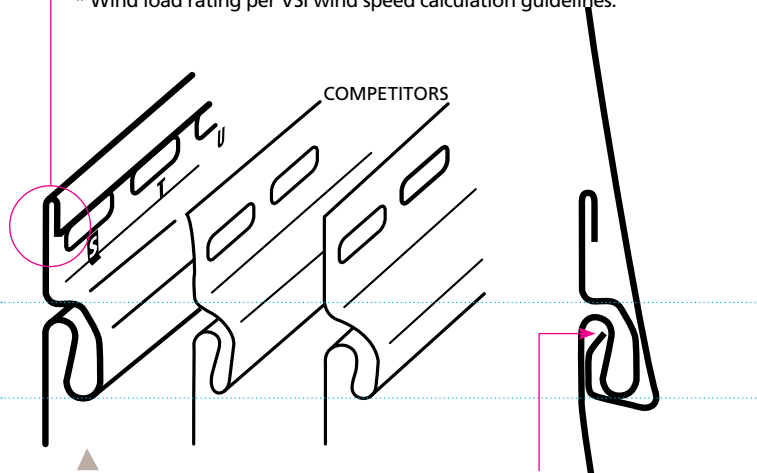

Rigidform™ Technology

RigidForm 160 (rolled-over nail hem) technology stiffens siding for a straighter-on-the-wall appearance and has been tested* to withstand wind load pressures up to 160 mph.

* Wind load rating per VSI wind speed calculation guidelines.

DuraLock® features an oversized rigid tear-drop shape which is substantially larger than many competitors' locks, providing secure installation.

The angular locking leg creates a secure, snap-fit installation, allowing for necessary expansion and contraction.