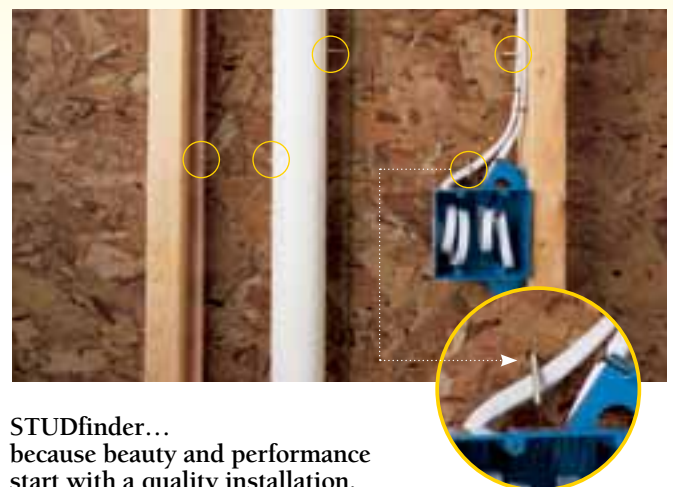

DuraLock® features an oversized rigid tear-drop shape which is substantially larger than many competitors' locks, providing secure installation.

The angular locking leg creates a secure, snap-fit installation, allowing for necessary expansion and contraction.

The STUDfinder™ Installation System

STUDfinder combines precisely spaced nail slots with indicator letters, designed for accurate and secure installation.

STUDfinder for Accuracy

- Nail slots align with 16" on-center standards for stud spacing.
- Indicator letters help:
 - Determine location of studs
 - Ensure nails are positioned correctly
 - Ensure correct number of nails are used

STUDfinder for Security and Performance

- Nailing to studs provides a strong and secure connection.
- Protects against blow offs from under nailing.
- Protects against buckling from over nailing.
- Helps avoid nailing into hazardous items between studs like plumbing or wiring.