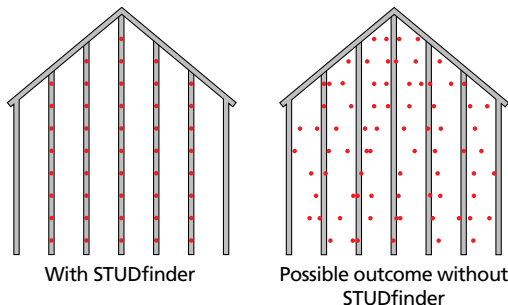

Rigidform™ Technology

RigidForm 160 (rolled-over nail hem) technology stiffens siding for a straighter-on-the-wall appearance and has been tested* to withstand wind load pressures up to 160 mph.

* Wind load rating per VSI wind speed calculation guidelines.

DuraLock® features an oversized rigid tear-drop shape which is substantially larger than many competitors' locks, providing secure installation.

The angular locking leg creates a secure, snap-fit installation, allowing for necessary expansion and contraction.

The STUDfinder™ Installation System

STUDfinder combines precisely spaced nail slots with indicator letters, designed for accurate and secure installation.

STUDfinder for Accuracy

- Nail slots align with 16" on-center standards for stud spacing.
- Indicator letters help:
 - Determine location of studs
 - Ensure nails are positioned correctly
 - Ensure correct number of nails are used